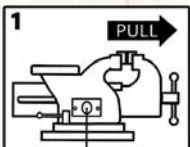

SEBER

DESIGN GROUP

QUICK-ADJUST RATCHETING BENCH VISE with NEW Claw-Loc™ Ratcheting Locking System

LARGE WORK ANVIL

REPLACEABLE
HARDENED JAWS

“EASY CLAMP”-
SIMPLY PUSH JAW
INTO WORK PIECE!

JAW SLIDE:
RELEASE BUTTON

LOCKING 360°
SWIVEL BASE

FAST AND EASY OPERATION:

Quick-Release Button

Simply Push Jaws to Close

Swivel 360° and lock

38-649

Seber Ultimate Vise