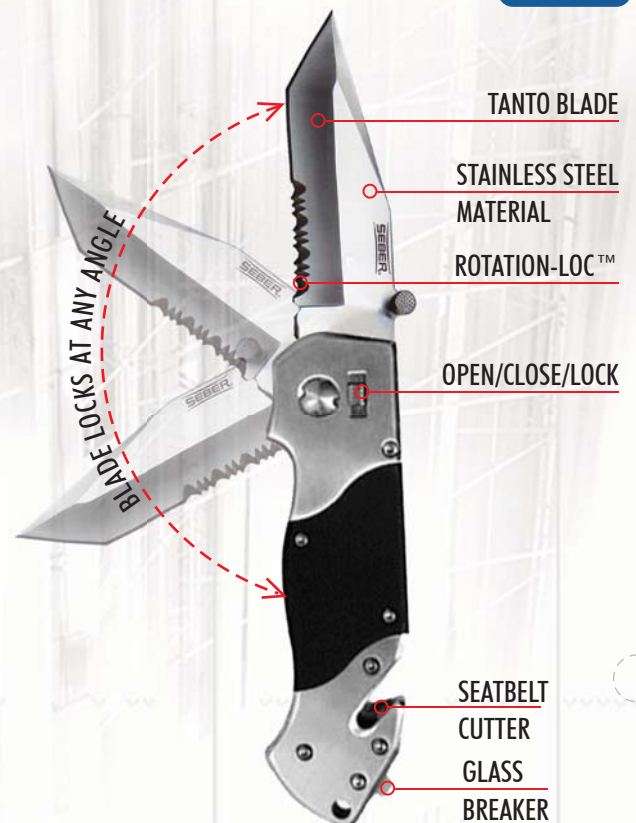

Drop Point Blade Ratcheting Knife

SEBER KNIFE

RK1025CP
RK1050CP
RK1125CP
RK1150CP

AVAILABLE MODELS

	RK1025CP 897345002031	DROP POINT BEAD BLAST BLADE BEAD BLAST HANDLE BOLSTER	
	RK1050CP 897345002017	DROP POINT BLACK OXIDE BLADE BLACK OXIDE HANDLE BOLSTER	
	RK1125CP 897345002055	SERRATED DROP POINT BEAD BLAST BLADE BEAD BLAST HANDLE BOLSTER	
	RK1150CP 897348002000	SERRATED DROP POINT BLACK OXIDE RATCHETING KNIFE	

Seber Autoload Knife

AL2450CP

- Autoload knife
- Aluminum anodizing body
- 5 extra blade storage in handle

6pc

Seber Sliding Knife

SL2350CP

- Sliding utility knife
- Aluminum anodizing handle
- 5 Extra sk5 blade

SEBER

DESIGN GROUP

QUICK-ADJUST RATCHETING BENCH VISE with NEW Claw-Loc™ Ratcheting Locking System

LARGE WORK ANVIL

REPLACEABLE
HARDENED JAWS

“EASY CLAMP”-
SIMPLY PUSH JAW
INTO WORK PIECE!

JAW SLIDE:
RELEASE BUTTON

LOCKING 360°
SWIVEL BASE

FAST AND EASY OPERATION:

Quick-Release Button

Simply Push Jaws to Close

Swivel 360° and lock

38-649

Seber Ultimate Vise