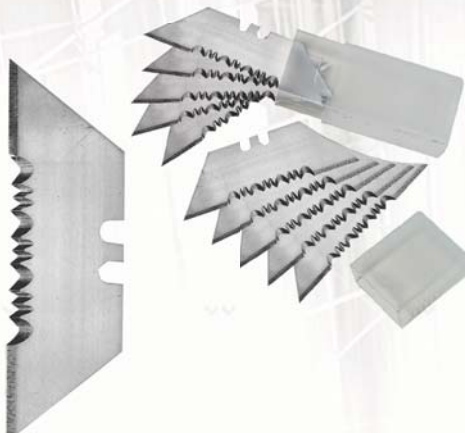

UB8000 5PC
UB8100 10PC

- 2 in 1 combination blade with serrated and smooth edges
- Honed tips for fine cutting
- Heavy duty T10 material

Titanium Serrated Utility Blades

UB8200 5PC
UB8300 10PC

- 2 in 1 combination blade with serrated and smooth edges
- Titanium coating improves durability
- Honed tips for fine cutting
- Heavy duty T10 material

SEBER

DESIGN GROUP

QUICK-ADJUST RATCHETING BENCH VISE with NEW Claw-Loc™ Ratcheting Locking System

LARGE WORK ANVIL

REPLACEABLE
HARDENED JAWS

“EASY CLAMP”-
SIMPLY PUSH JAW
INTO WORK PIECE!

JAW SLIDE:
RELEASE BUTTON

LOCKING 360°
SWIVEL BASE

FAST AND EASY OPERATION:

Quick-Release Button

Simply Push Jaws to Close

Swivel 360° and lock

38-649

Seber Ultimate Vise