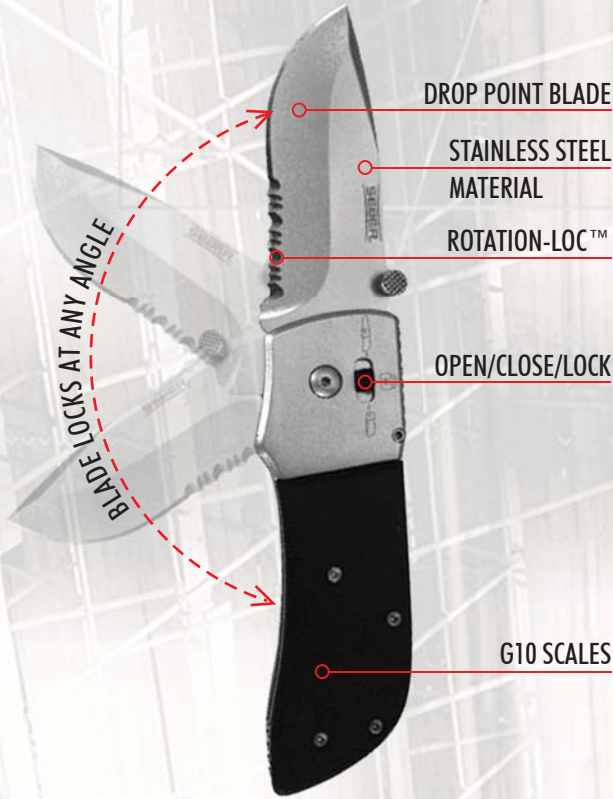

Drop Point Blade Ratcheting Knife

SEBER KNIFE

RK1025CP
RK1050CP
RK1125CP
RK1150CP

AVAILABLE MODELS

	RK1025CP 897345002031	DROP POINT BEAD BLAST BLADE BEAD BLAST HANDLE BOLSTER	
	RK1050CP 897345002017	DROP POINT BLACK OXIDE BLADE BLACK OXIDE HANDLE BOLSTER	
	RK1125CP 897345002055	SERRATED DROP POINT BEAD BLAST BLADE BEAD BLAST HANDLE BOLSTER	
	RK1150CP 897348002000	SERRATED DROP POINT BLACK OXIDE RATCHETING KNIFE	

SEBER

DESIGN GROUP

QUICK-ADJUST RATCHETING BENCH VISE with NEW Claw-Loc™ Ratcheting Locking System

LARGE WORK ANVIL

REPLACEABLE
HARDENED JAWS

“EASY CLAMP”-
SIMPLY PUSH JAW
INTO WORK PIECE!

JAW SLIDE:
RELEASE BUTTON

LOCKING 360°
SWIVEL BASE

FAST AND EASY OPERATION:

Quick-Release Button

Simply Push Jaws to Close

Swivel 360° and lock

38-649

Seber Ultimate Vise