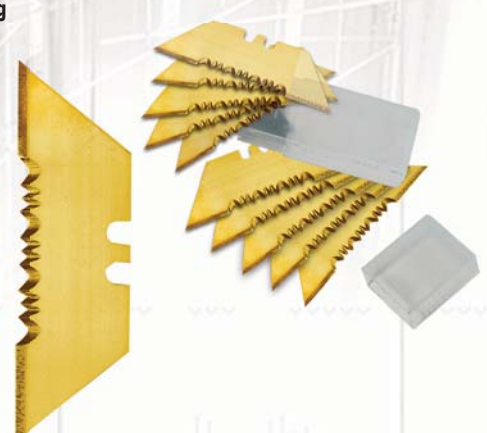

UB8000 5PC
UB8100 10PC

- 2 in 1 combination blade with serrated and smooth edges
- Honed tips for fine cutting
- Heavy duty T10 material

Titanium Serrated Utility Blades

UB8200 5PC
UB8300 10PC

- 2 in 1 combination blade with serrated and smooth edges
- Titanium coating improves durability
- Honed tips for fine cutting
- Heavy duty T10 material

SEBER

DESIGN GROUP

QUICK-ADJUST RATCHETING BENCH VISE with NEW Claw-Loc™ Ratcheting Locking System

LARGE WORK ANVIL

REPLACEABLE
HARDENED JAWS

“EASY CLAMP”-
SIMPLY PUSH JAW
INTO WORK PIECE!

JAW SLIDE:
RELEASE BUTTON

LOCKING 360°
SWIVEL BASE

FAST AND EASY OPERATION:

Quick-Release Button

Simply Push Jaws to Close

Swivel 360° and lock

38-649

Seber Ultimate Vise