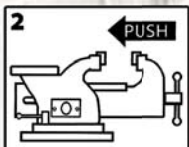

SEBER

DESIGN GROUP

QUICK-ADJUST RATCHETING BENCH VISE with NEW Claw-Loc™ Ratcheting Locking System

LARGE WORK ANVIL

REPLACEABLE
HARDENED JAWS

“EASY CLAMP”-
SIMPLY PUSH JAW
INTO WORK PIECE!

JAW SLIDE:
RELEASE BUTTON

LOCKING 360°
SWIVEL BASE

FAST AND EASY OPERATION:

Quick-Release Button

Simply Push Jaws to Close

Swivel 360° and lock

38-649

Seber Ultimate Vise