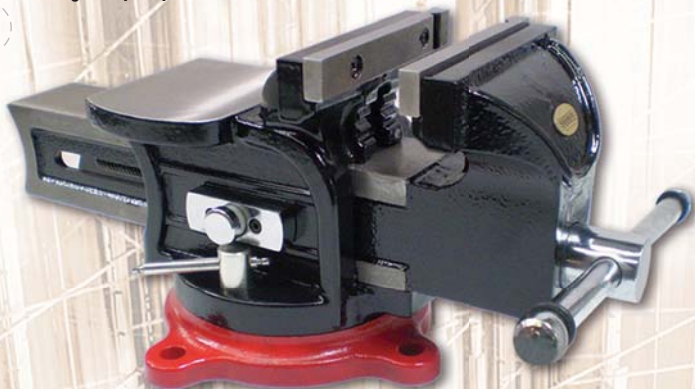

Seber Ultimate Vise

38-649

- Effortless push button open & close
- 360 degree rotation
- Permanent pipe jaw
- 4 lug heavy duty reinforced base

SEBER

DESIGN GROUP

TO ORDER CALL: 1-866-461-TOOL (8665)

\$650
PREPAID FREIGHT

Drop Point Blade Ratcheting Knife

SEBER KNIFE

RK1025CP
RK1050CP
RK1125CP
RK1150CP

AVAILABLE MODELS

	RK1025CP 897345002031	DROP POINT BEAD BLAST BLADE BEAD BLAST HANDLE BOLSTER	
	RK1050CP 897345002017	DROP POINT BLACK OXIDE BLADE BLACK OXIDE HANDLE BOLSTER	
	RK1125CP 897345002055	SERRATED DROP POINT BEAD BLAST BLADE BEAD BLAST HANDLE BOLSTER	
	RK1150CP 897348002000	SERRATED DROP POINT BLACK OXIDE RATCHETING KNIFE	

SEBER

DESIGN GROUP

QUICK-ADJUST RATCHETING BENCH VISE with NEW Claw-Loc™ Ratcheting Locking System

LARGE WORK ANVIL

REPLACEABLE
HARDENED JAWS

“EASY CLAMP”-
SIMPLY PUSH JAW
INTO WORK PIECE!

JAW SLIDE:
RELEASE BUTTON

LOCKING 360°
SWIVEL BASE

FAST AND EASY OPERATION:

Quick-Release Button

Simply Push Jaws to Close

Swivel 360° and lock

38-649

Seber Ultimate Vise